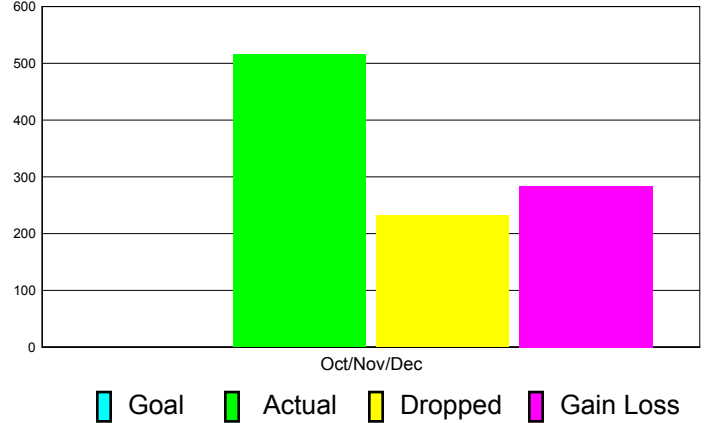

Membership Results 2011-2012

Goal, New, Dropped, Gain/Loss