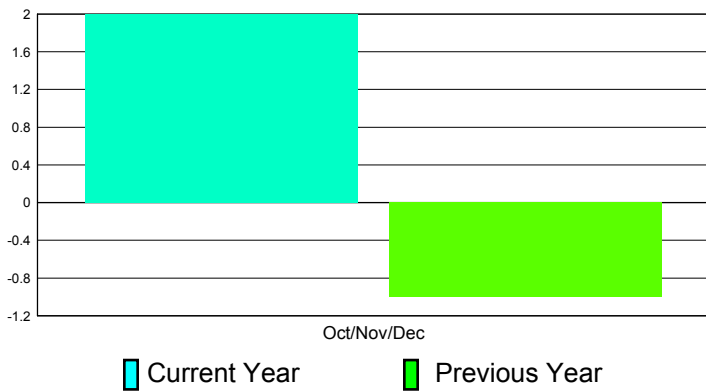

GMT Reports for District (or Undistricted) **District 300A1**

GMT: PEI-JEN CHEN

Location: REP OF CHINA

GMT CA: 5

CLUBS

**Club Results
2011-2012**

**Clubs
2010-2011**

Month	New Club Goal	Actual New Clubs	Actual Dropped Clubs	Gain/Loss of Clubs	Gain/Loss of Clubs
Oct/Nov/Dec	0	3	1	2	-1
Totals	0	3	1	2	-1

Club Results 2011-2012

Goal, New, Dropped, Gain/Loss

Comparison of Club Gain/Loss

Current Year Compared to the Previous Year

YTD Status Quo Clubs 2010-2011

Status Quo Clubs Compared to Status Quo Members

MEMBERSHIP