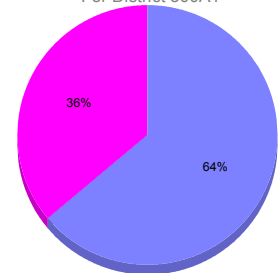

Membership Results 2011-2012

Goal, New, Dropped, Gain/Loss

Comparison of Membership Gain/Loss

Current Year Compared to the Previous Year

Gender Comparison 2010-2011

For District 300A1

Oct/Nov/Dec
■ Male ■ Female