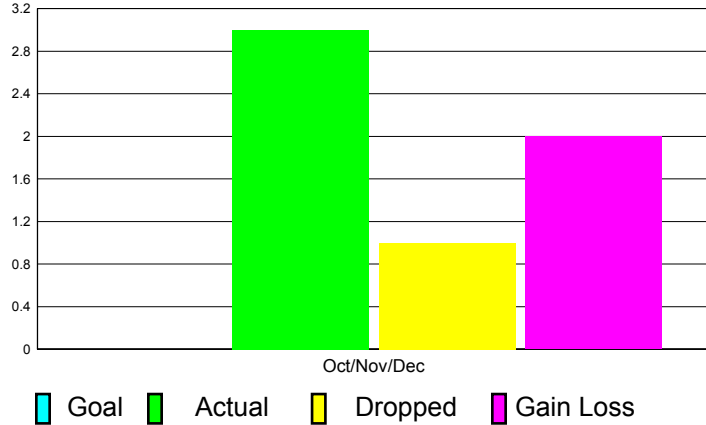

GMT Reports for District (or Undistricted) **District 300A1**

GMT: PEI-JEN CHEN

Location: REP OF CHINA

GMT CA: 5

CLUBS

**Club Results
2011-2012**

**Clubs
2010-2011**

Month	New Club Goal	Actual New Clubs	Actual Dropped Clubs	Gain/Loss of Clubs	Gain/Loss of Clubs
Oct/Nov/Dec	0	3	1	2	-1
Totals	0	3	1	2	-1

Club Results 2011-2012

Goal, New, Dropped, Gain/Loss

Comparison of Club Gain/Loss

Current Year Compared to the Previous Year

YTD Status Quo Clubs 2010-2011

Status Quo Clubs Compared to Status Quo Members

MEMBERSHIP

**Membership Results
2011-2012**

**Membership
2010-2011**

Month	Net Memb Goal	Actual New Memb	Actual Dropped Memb	Gain/Loss of Memb	Gain/ Loss of Memb
Oct/Nov/Dec	0	516	232	284	126
Totals	0	516	232	284	126