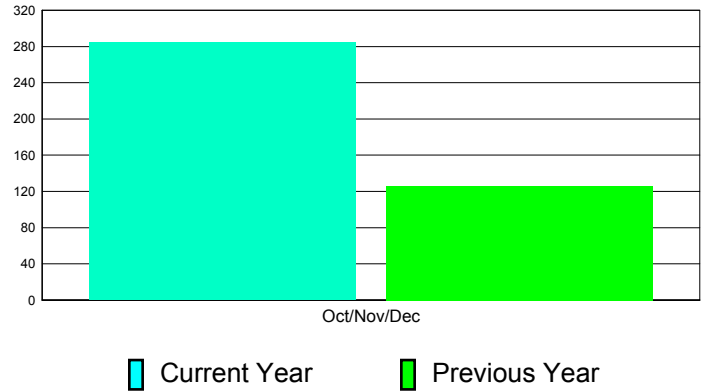

Comparison of Membership Gain/Loss

Current Year Compared to the Previous Year